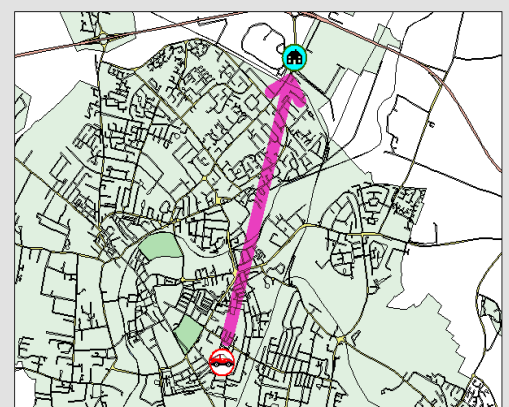

visit
www.cordic.com/WebBooker
for a live demonstration !

Web Booker

Passenger Pickup Destination Special Requirements **Confirmation** Book Taxi

Pickup Time:	15:06 03/05/2005
Passenger Name:	Mike Wilson 01 234 56789
Pickup Address:	Science Park, Milton Road, Cambridge CB4 0FY
Destination Address:	Heathrow Airport, Terminal 4 TW6 3GA
Account Job Type:	Standard
Attributes:	Estate [EST]
Quotation:	The Cost of the Trip is £32.73: Fare £31.23, Booking Fee £1.50

The system can give an immediate quotation, based on whatever pricing rules you have set up.

The Web User can then accept the quote and book the job.

Job Details

Job Number:	35337
Pickup Time:	15:07 03/05/2005
Passenger Name:	Mike Wilson 01 234 56789
Pickup Address:	Science Park, Milton Road, Cambridge CB4 0FY
Destination Address:	Heathrow Airport, Terminal 4 TW6 3GA
Account Job Type:	Standard
Attributes:	Estate [EST]
Job Status:	Accepted
Look out for:	Vehicle VU53 YLL (which is a Red Vauxhall Vectra) Vehicle is 2.9 miles from Pickup