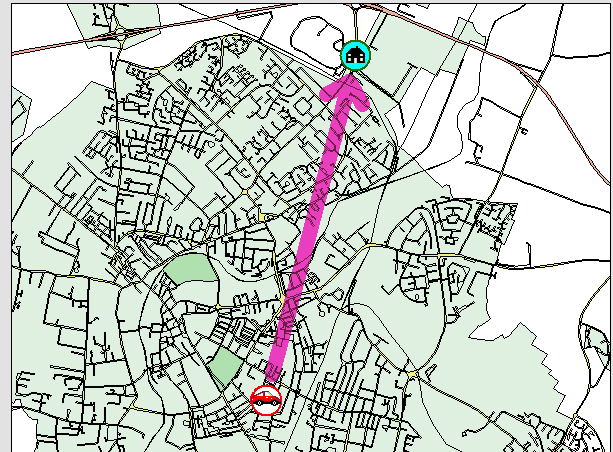

Web Booker

Passenger Pickup Destination Special Requirements **Confirmation** Book Taxi

Pickup Time:	15:06 03/05/2005
Passenger Name:	Mike Wilson 01 234 56789
Pickup Address:	Science Park, Milton Road, Cambridge CB4 0FY
Destination Address:	Heathrow Airport, Terminal 4 TW6 3GA
Account Job Type:	Standard
Attributes:	Estate [EST]
Quotation:	The Cost of the Trip is £32.73: Fare £31.23, Booking Fee £1.50

BACK

HELP

BOOK

The Web User can enter full details of Job, including pickup, destination, and any special requirements.

The system can give an immediate quotation, based on whatever pricing rules you have set up.

The Web User can then accept the quote and book the job.

Job Details

Job Number:	35337
Pickup Time:	15:07 03/05/2005
Passenger Name:	Mike Wilson 01 234 56789
Pickup Address:	Science Park, Milton Road, Cambridge CB4 0FY
Destination Address:	Heathrow Airport, Terminal 4 TW6 3GA
Account Job Type:	Standard
Attributes:	Estate [EST]
Job Status:	Accepted
Look out for:	Vehicle VU53 YLL (which is a Red Vauxhall Vectra) Vehicle is 2.9 miles from Pickup

HOME

REFRESH

Once the Job is booked, the Web User can see the full details, including the current status.

The Web User can also see which taxi is coming to pick him up - and how far away it is.

And he can follow the progress of the Taxi on a map.

View Job List

Start Time: on

End Time: on

HOME

VIEW

Job	Date	Time	Status	Passenger	Pickup Address
35334	03/05/2005	11:28	Completed	Mike Wilson	17 High Street, Histon, Cambridge CB4 9JD
35335	03/05/2005	11:51	Completed	Mike Wilson	Science Park, Milton Road, Cambridge CB4 0FY
35337	03/05/2005	15:07	POB	Mike Wilson	Science Park, Milton Road, Cambridge CB4 0FY
35336	04/05/2005	15:00	Waiting	Jackie Wilson	17 High Street, Histon, Cambridge CB4 9JD

The Web User can also see all the Jobs he has already booked - with pickup times in the past, present or future

Clicking on any Job shows the full details.

CORDIC LTD
4 Buckingham Business Park
Swavesey
Cambridge CB4 5UL

tel: 01954 233 233
fax: 01954 233 239
e-mail: sales@cordic.com
www.cordic.com